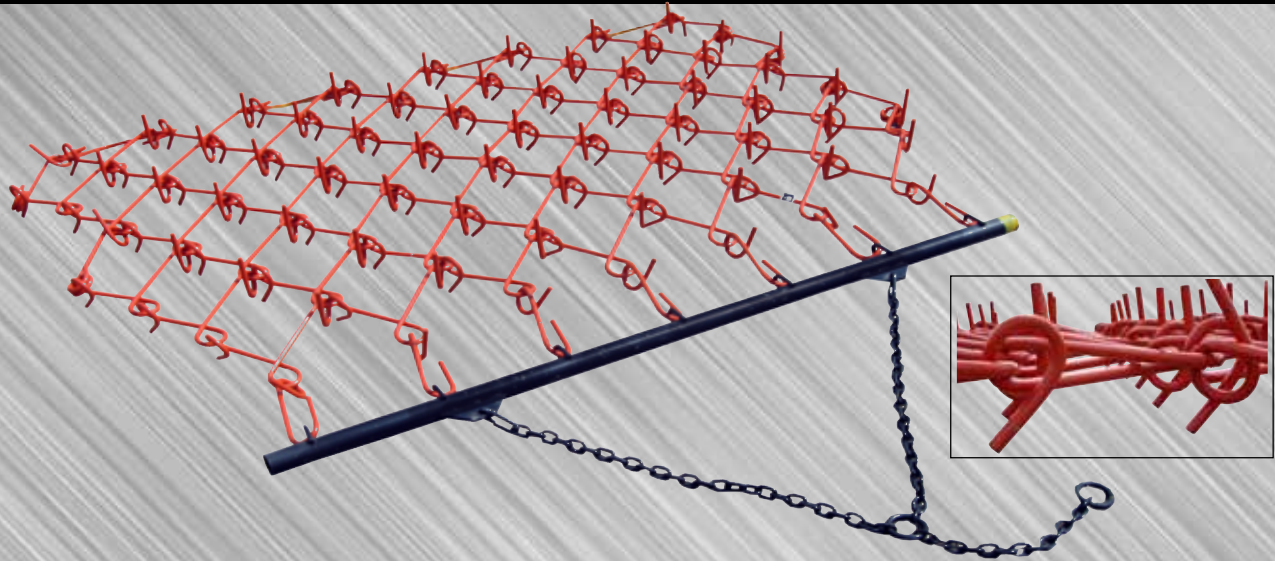

5/8" CHAIN HARROWS

FEATURES:

- Made from 1060 Hi-Carbon 5/8" steel
- Teeth provided on both sides
- 3" teeth 45° for light harrowing action
- 3" teeth 15° for rigid harrowing action
- Self-cleaning under most conditions
- Drawbars built from 2-3/8" structural tubing
- Ideal for preparing seed beds and covering seed
- Incorporating herbicides
- Spreading manure
- Renovating hay & pasture
- Horse arena maintenance
- Landscape applications

Model	Description	Weight	Model	Description	Weight
B5H	5'W X 6'D Harrow	100	B5B	5' Drawbar	55
B7H	7'W X 6'D Harrow	175	B7B	7' Drawbar	60
B9H	9'W X 6'D Harrow	225	B9B	9' Drawbar	75
B11H	11'W X 6'D Harrow	275	B11B	11' Drawbar	85
B13H	13'W X 6'D Harrow	325	B13B	13' Drawbar	105
B15H	15'W X 6'D Harrow	375	B15B	15' Drawbar	125
B17H	17'W X 6'D Harrow	425	B17B	17' Drawbar	135
B19H	19'W X 6'D Harrow	475	B19B	19' Drawbar	155
B22H	22'W X 6'D Harrow	525	B22B	22' Drawbar	175
B24H	24'W X 6'D Harrow	575	B24B	24' Drawbar	225