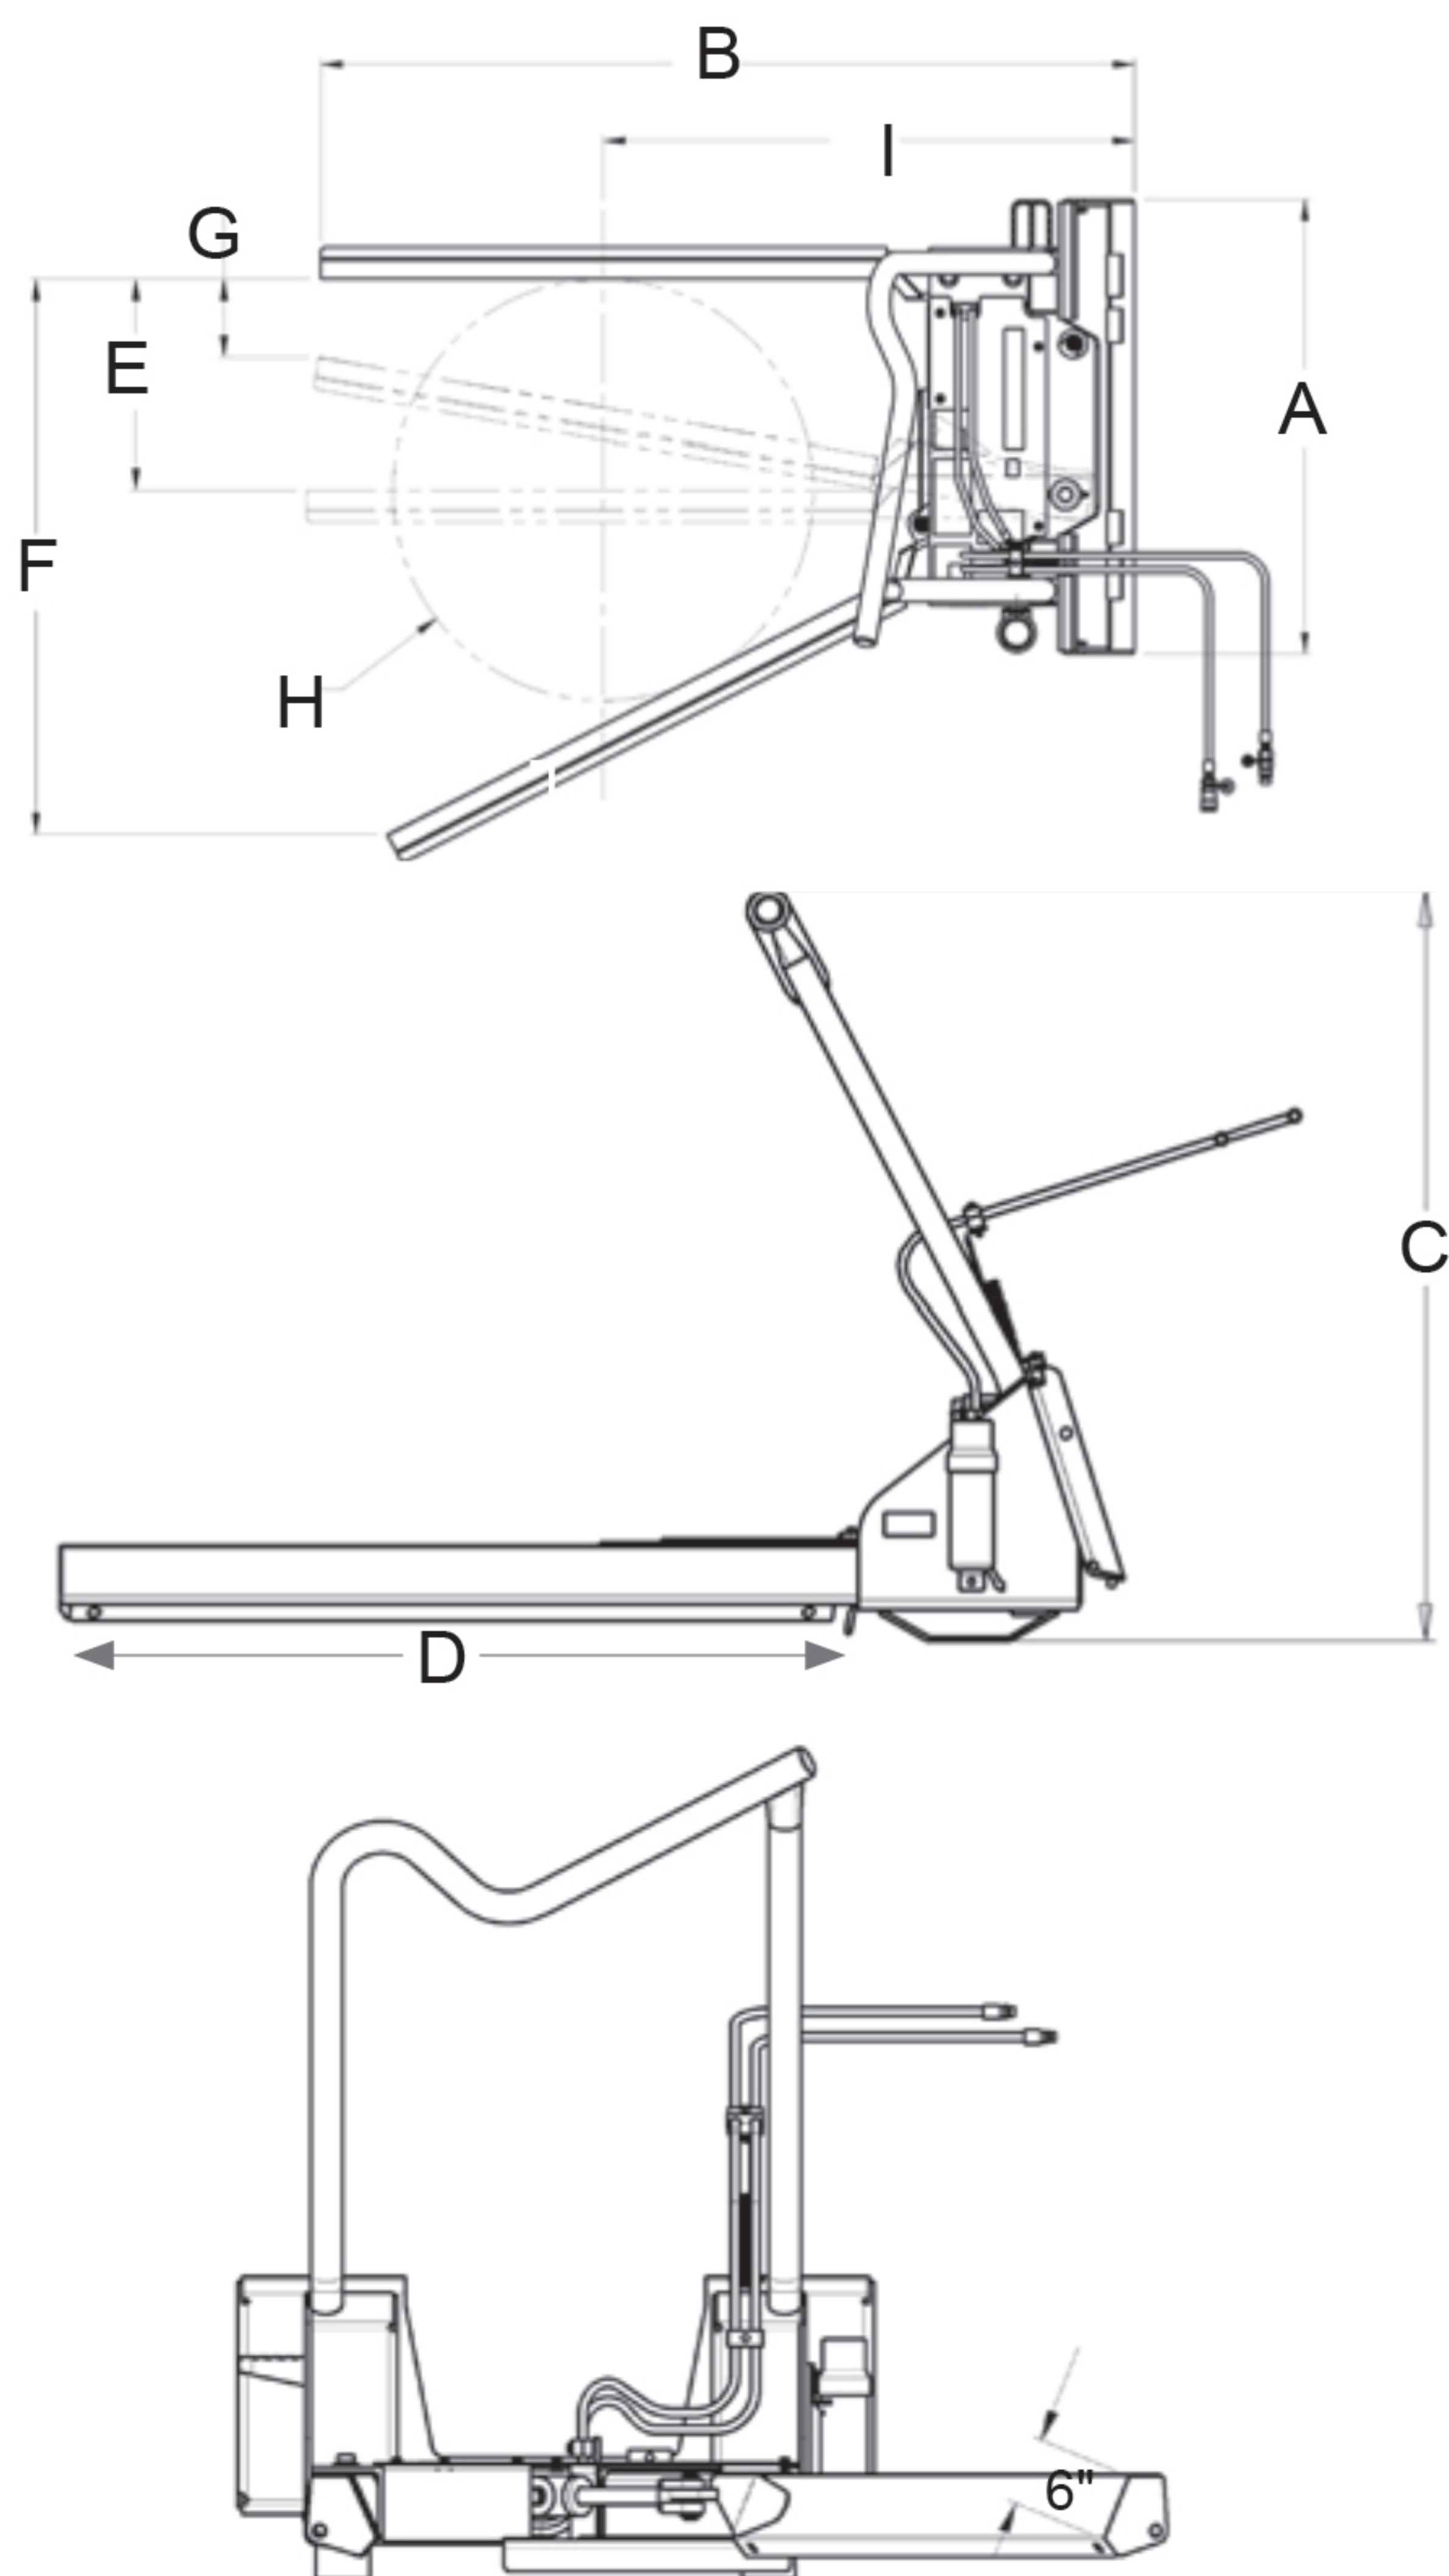

# TREE FORK

For Skid Steer Loaders, Mini Skid Steer Loaders/Compact Tool Carriers

**Bradco Tree Forks**, by Paladin, are designed to pick up and transport balled trees. Very popular in nurseries and with landscapers on large work sites.

- Position plants, trees and large shrubs quickly and with ease
- Will grasp up to 44" tree balls
- 6" tread plate on forks to firmly grip bags, boxes, pots and rocks
- 3,000 lb carrying capacity

## Specifications

A. Overall Width	48"
B. Overall Length	85"
C. Overall Height	60.5"
D. Fork Length	64"
E. Parallel Spread of Forks	17.75"
F. Fork Opening at Tips (Open)	54.5"
G. Fork Opening at Tips (Closed)	4"
H. Maximum Ball Size	44"
I. Distance from Hitch to center of 44" ball	56"
Weight	680 lbs
Maximum Load Capacity	3,000 lbs