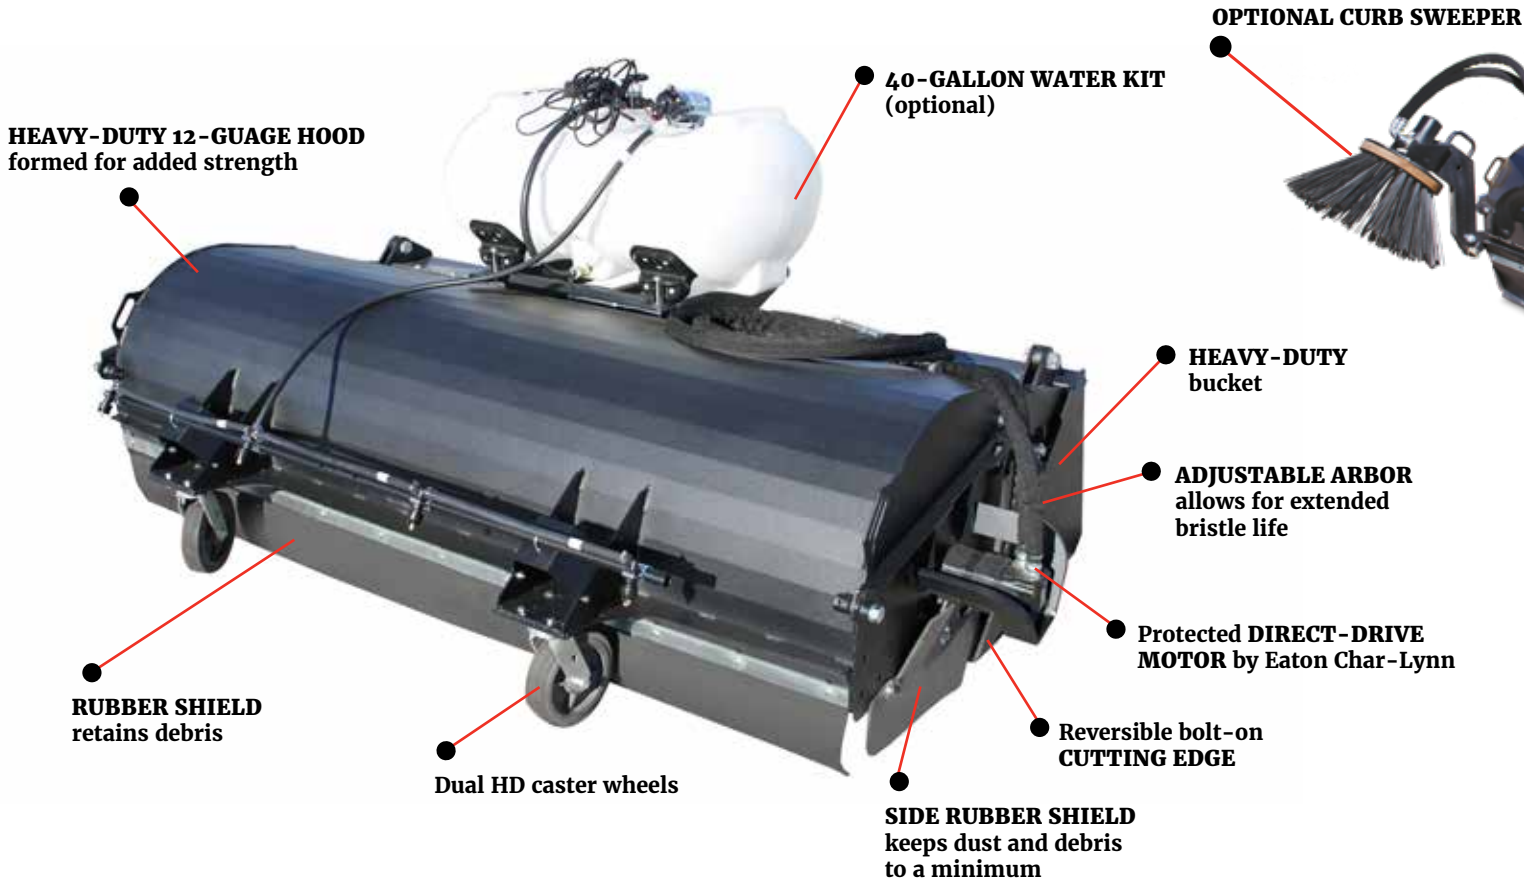

ERSKINE®
ATTACHMENTS LLC

www.erskineattachments.com
800.437.6912

HEAVY-DUTY PICK-UP BROOM

SKID STEER ATTACHMENT

800.437.6912

© 2019 Erskine Attachments, LLC. All rights reserved.

030719

ERSKINE®
ATTACHMENTS LLC