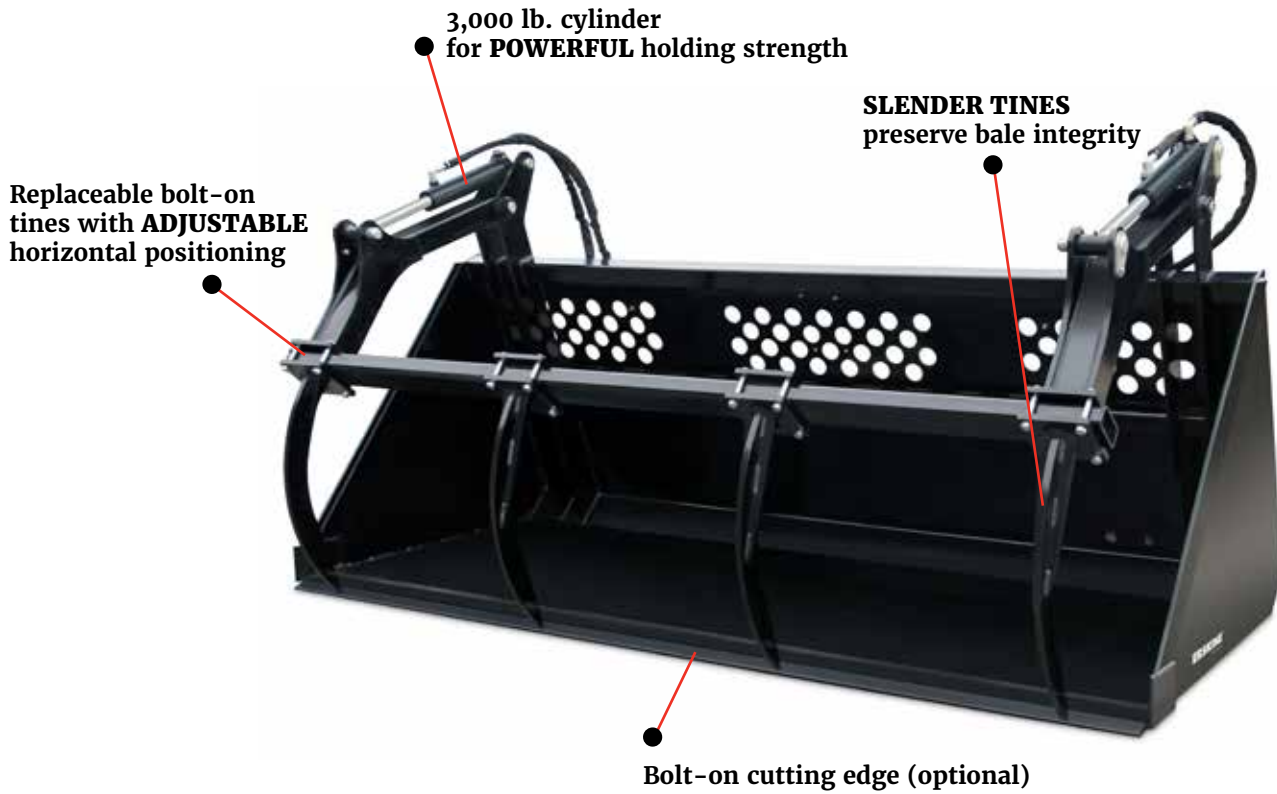

ERSKINE®
ATTACHMENTS LLC

www.erskineattachments.com

800.437.6912

HIGH CAPACITY GRAPPLE BUCKET

SKID STEER ATTACHMENT

800.437.6912

ERSKINE®
ATTACHMENTS LLC