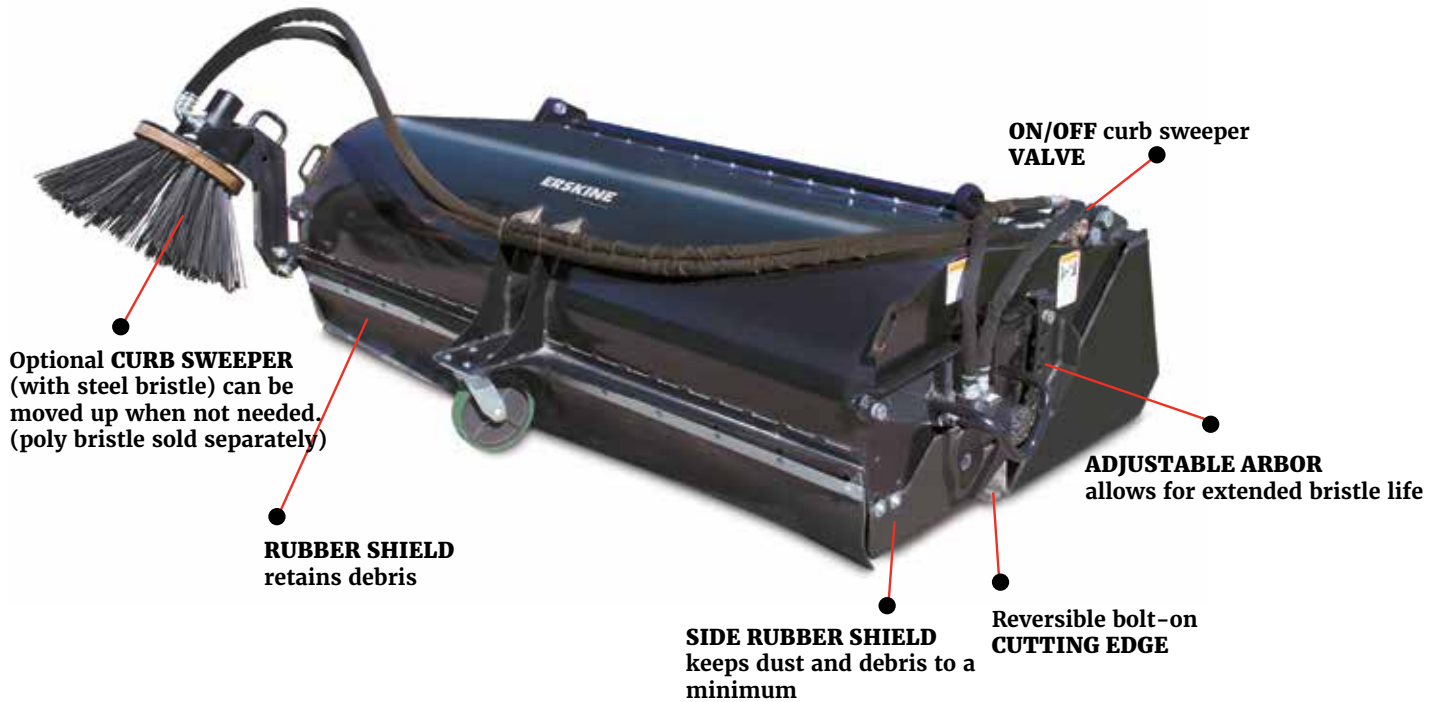

ERSKINE®
ATTACHMENTS LLC

www.erskineattachments.com
800.437.6912

PICK-UP BROOM

SKID STEER ATTACHMENT

800.437.6912

ERSKINE®
ATTACHMENTS LLC