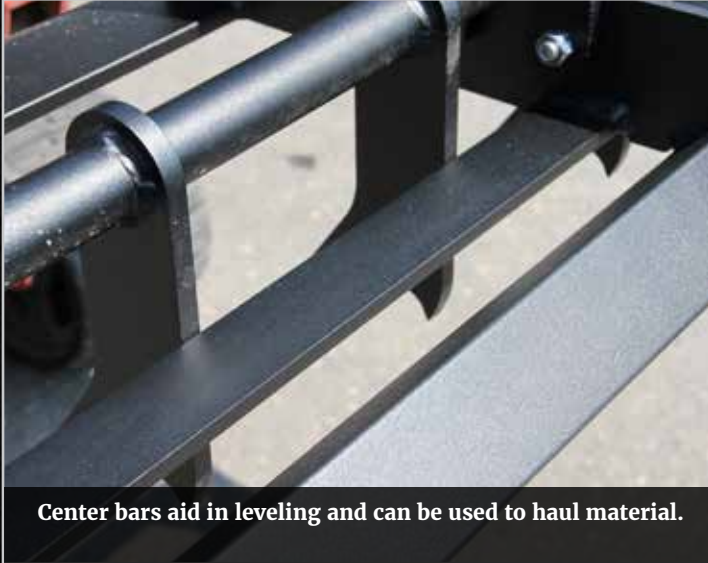

MINI PLANER

MINI SKID STEER ATTACHMENT

Center bars aid in leveling and can be used to haul material.