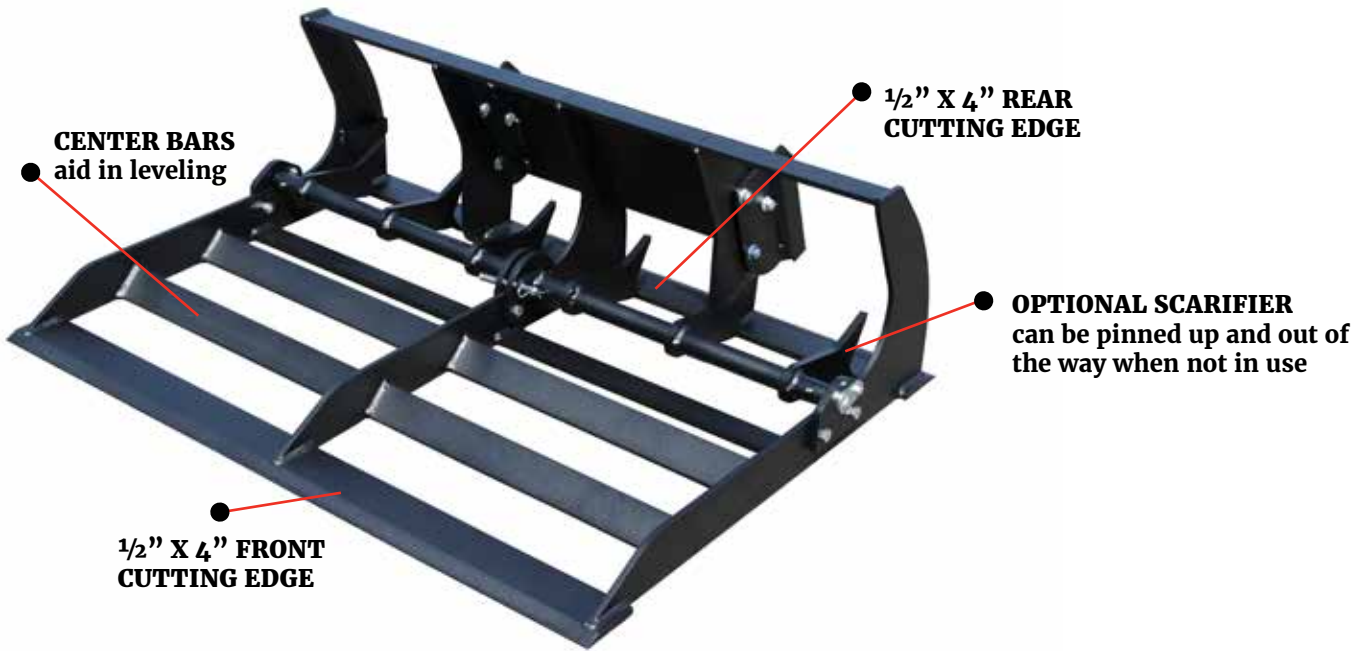

ERSKINE®
ATTACHMENTS LLC

www.erskineattachments.com
800.437.6912

MINI PLANER

MINI SKID STEER ATTACHMENT

800.437.6912

ERSKINE®
ATTACHMENTS LLC