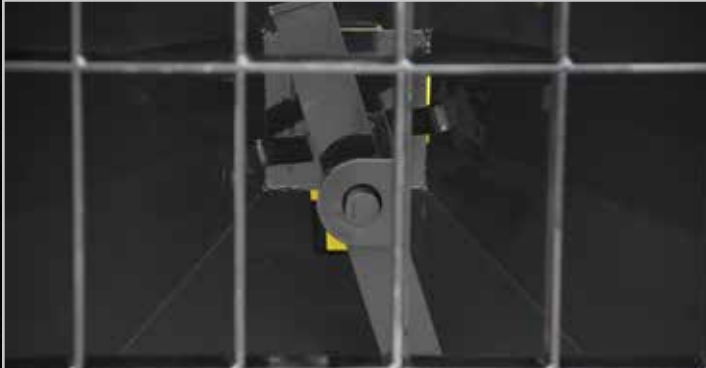

## SALT, SAND, & FERTILIZER SPREADER

SKID STEER ATTACHMENT

AND THE SNOW  
WILL GO...

The Salt, Sand and Fertilizer Spreader is an essential part of your attachments arsenal. The large hopper capacity and material release controls work together for increased efficiency on the job. Quality materials and workmanship prevent unwanted downtime as you work to make sidewalks, parking lots and roads safer during icy winter months, or fertilize during the spring and summer months. Use the flow control valve setting to spread over distances varying from 4' up to 35'.

### FEATURES

- Scoop design for easy loading from the cab
- Large steel hopper for best efficiency
- Hydraulic spinner with variable speed flow control
- Hopper grate keeps out unwanted material
- Removable/adjustable sidewalk kit for controlled placement of material
- Polyurethane spinner for rust-free and quiet performance
- Our universal attachment plates fit most skid steers

## SALT, SAND, & FERTILIZER SPREADER

SKID STEER ATTACHMENT

Protective hopper grate keeps unwanted objects out of the hopper.

Use the flow control valve setting to spread over distances varying from 4' up to 35'.

Model	Salt, Sand and Fertilizer Spreader
Part Number	900761
Spreading Width w/ Flow Control	4'-35'
Hopper Capacity	13.5 cubic feet
Spinner	Hydraulic, Variable Speed
Cutting Edge	AR400 Steel
Agitator	AR400 Steel
Flow Rate	10-20 GPM
Operating Weight (Empty)	500 lb.