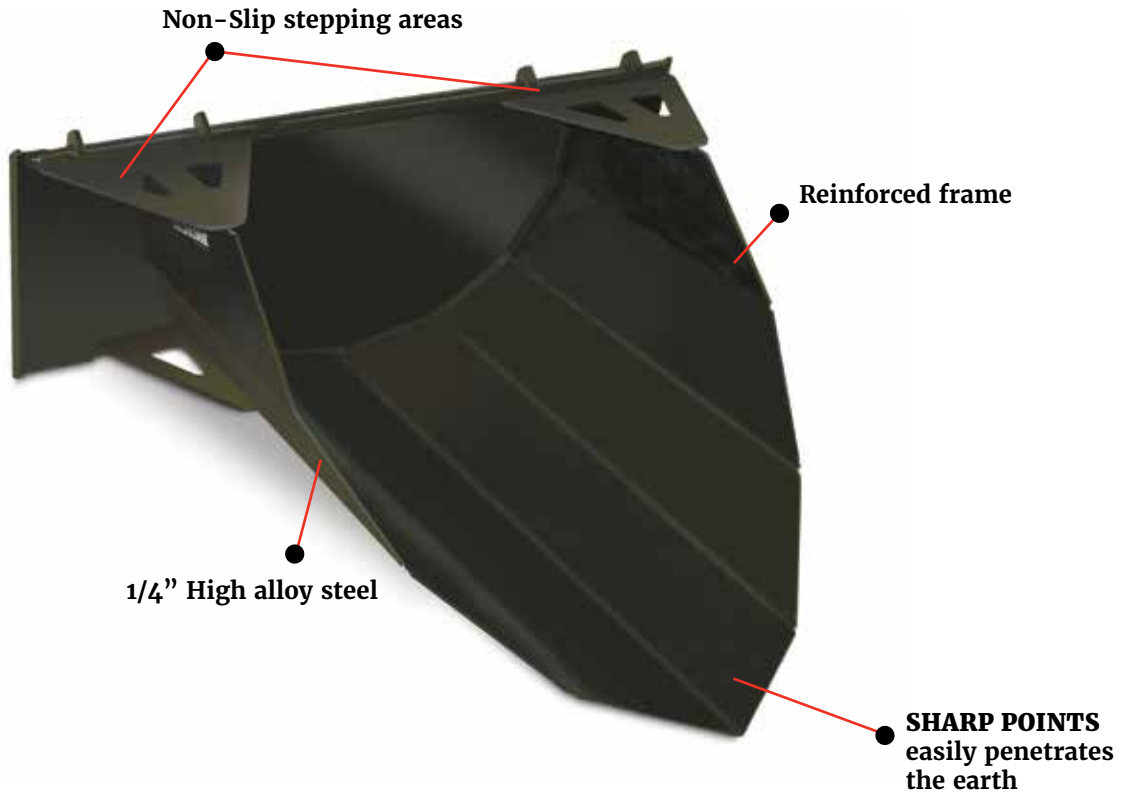

ERSKINE®
ATTACHMENTS LLC

www.erskineattachments.com
800.437.6912

UTILITY SPADE SKID STEER ATTACHMENT

800.437.6912

ERSKINE®
ATTACHMENTS LLC