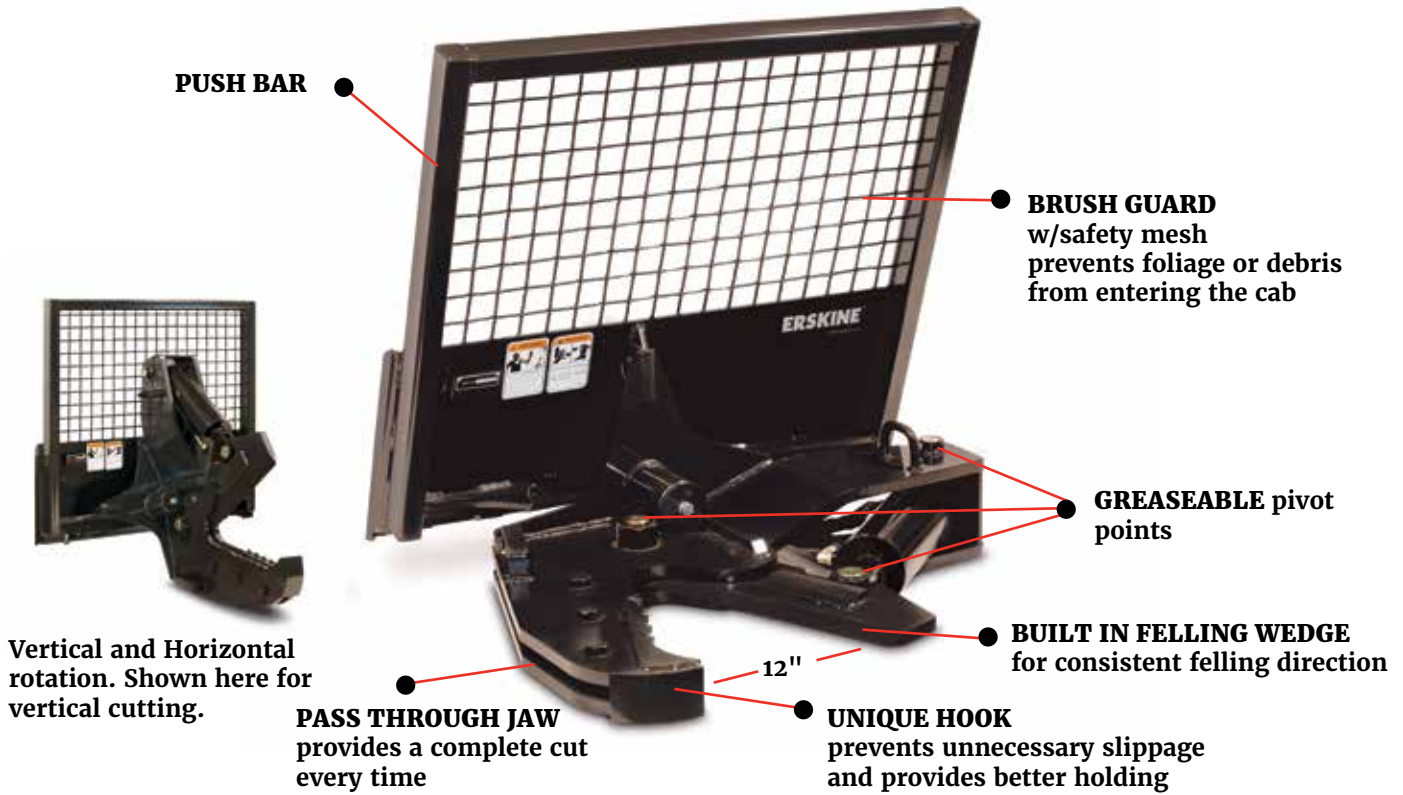

ERSKINE®
ATTACHMENTS LLC

www.erskineattachments.com
800.437.6912

UTILITY TREE SHEARS

SKID STEER ATTACHMENT

800.437.6912

ERSKINE®
ATTACHMENTS LLC