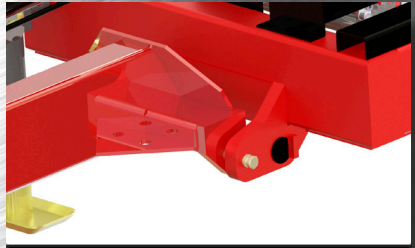

HYDRAULIC SELF LOADING BIN TRAILERS

***Designed to Protect
Your Fruit and
Increase Productivity***

INNOVATION + FUNCTIONALITY + LONGEVITY = NORTHSTAR ADVANTAGE

NORTHSTAR

ADVANTAGE

Northstar Hydraulic Self Loading Bin Trailers are an industry leading product, built to last, designed to protect your fruit & increase productivity!

- Handles Plastic and Wood Bins with Ease
- Equipped with two 3500 lb. Capacity Bolt-On Torsion Axles to Cushion Fruit During Transport
- Available with Outer or Inner Bin Guides
- Designed with Heavy-Duty Reinforced Pull Type Hitch
- 4 Bin Capacity
- Equipped with Cylinder Stop & Tongue Lock to Prevent Hydraulic Leak Down during Transport or Storage
- Equipped with Heavy-Duty Roller Chain and Extra Chain Guides to Provide Precision Operation and Years of Trouble Free Service
- Front Mounting Hitches available for most popular Orchard Tractors

www.northstarattachments.com

Bolt-On Torsion Axles

Handles Plastic and Wood Bins

Mechanical Bin Stop

Transport Cylinder Locks

Forklift Unloading Pocket

Tongue Lock Pin

Hydraulic Control Valve

Optional Inner Bin Guides

**Optional Tractor
Front Mounting Hitch**

Protect Your Fruit & Increase Productivity

Protect Your Fruit & Increase Productivity

BIN TRAILER SPECIFICATIONS

MODELS	TR-16532	TR-16530
Bin Capacity	4	4
Capacity	(2x) 3500 lbs.	(2x) 3500 lbs.
Tandem Axle	Standard	Standard
Tire Size	(4) 20.5 x 8-10	(4) 20.5 x 8-10
Roll Down Axle Feature	Standard	Standard
Mechanical Bin Stops	Standard	Standard
Implement Jack	Standard	Standard
Outer Bin Guides	Standard	Standard
Inner Bin Guides	Optional	Optional
Weight	1250 lbs.	1250 lbs.
Overall Width	72-1/2"	72-1/2"
Standard Rail Width	32"	30"
Length	271"	271"
Dual Bin Stops	Optional	Optional
48" Hose Kit in lieu of control valve to plug directly into tractor remote hydraulic valve	Optional	Optional