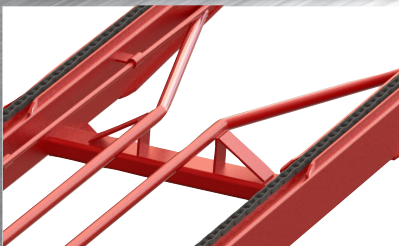

HYDRAULIC SELF LOADING BIN TRAILERS

***Designed to Protect
Your Fruit and
Increase Productivity***

INNOVATION + FUNCTIONALITY + LONGEVITY = NORTHSTAR ADVANTAGE

NORTHSTAR

ADVANTAGE

Northstar Hydraulic Self Loading Bin Trailers are an industry leading product, built to last, designed to protect your fruit & increase productivity!

- Handles Plastic and Wood Bins with Ease
- Equipped with two 3500 lb. Capacity Bolt-On Torsion Axles to Cushion Fruit During Transport
- Available with Outer or Inner Bin Guides
- Designed with Heavy-Duty Reinforced Pull Type Hitch
- 4 Bin Capacity
- Equipped with Cylinder Stop & Tongue Lock to Prevent Hydraulic Leak Down during Transport or Storage
- Equipped with Heavy-Duty Roller Chain and Extra Chain Guides to Provide Precision Operation and Years of Trouble Free Service
- Front Mounting Hitches available for most popular Orchard Tractors

www.northstarattachments.com

Bolt-On Torsion Axles

Handles Plastic and Wood Bins

Mechanical Bin Stop

Transport Cylinder Locks

Forklift Unloading Pocket

Tongue Lock Pin

Hydraulic Control Valve

Optional Inner Bin Guides

**Optional Tractor
Front Mounting Hitch**

Protect Your Fruit & Increase Productivity

Protect Your Fruit & Increase Productivity

BIN TRAILER SPECIFICATIONS

MODELS	TR-16532	TR-16530
Bin Capacity	4	4
Capacity	(2x) 3500 lbs.	(2x) 3500 lbs.
Tandem Axle	Standard	Standard
Tire Size	(4) 20.5 x 8-10	(4) 20.5 x 8-10
Roll Down Axle Feature	Standard	Standard
Mechanical Bin Stops	Standard	Standard
Implement Jack	Standard	Standard
Outer Bin Guides	Standard	Standard
Inner Bin Guides	Optional	Optional
Weight	1250 lbs.	1250 lbs.
Overall Width	72-1/2"	72-1/2"
Standard Rail Width	32"	30"
Length	271"	271"
Dual Bin Stops	Optional	Optional
48" Hose Kit in lieu of control valve to plug directly into tractor remote hydraulic valve	Optional	Optional