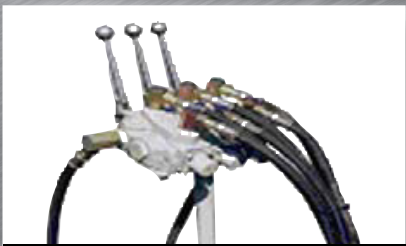

HYDRAULIC SELF LOADING BIN TRAILERS

***Designed to Protect
Your Fruit and
Increase Productivity***

INNOVATION + FUNCTIONALITY + LONGEVITY = NORTHSTAR ADVANTAGE

NORTHSTAR

ADVANTAGE

Northstar Hydraulic Self Loading Bin Trailers are an industry leading product, built to last, designed to protect your fruit & increase productivity!

www.northstarattachments.com

Bolt-On Torsion Axles

Handles Plastic and Wood Bins

Mechanical Bin Stop

Transport Cylinder Locks

Forklift Unloading Pocket

Tongue Lock Pin

Hydraulic Control Valve

Optional Inner Bin Guides

**Optional Tractor
Front Mounting Hitch**

Protect Your Fruit & Increase Productivity

Protect Your Fruit & Increase Productivity

BIN TRAILER SPECIFICATIONS

MODELS	TR-16532	TR-16530
Bin Capacity	4	4
Capacity	(2x) 3500 lbs.	(2x) 3500 lbs.
Tandem Axle	Standard	Standard
Tire Size	(4) 20.5 x 8-10	(4) 20.5 x 8-10
Roll Down Axle Feature	Standard	Standard
Mechanical Bin Stops	Standard	Standard
Implement Jack	Standard	Standard
Outer Bin Guides	Standard	Standard
Inner Bin Guides	Optional	Optional
Weight	1250 lbs.	1250 lbs.
Overall Width	72-1/2"	72-1/2"
Standard Rail Width	32"	30"
Length	271"	271"
Dual Bin Stops	Optional	Optional
48" Hose Kit in lieu of control valve to plug directly into tractor remote hydraulic valve	Optional	Optional