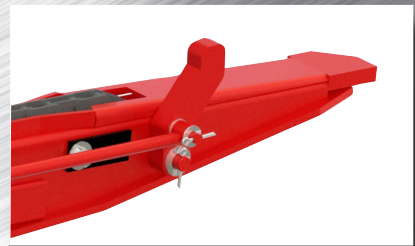

HYDRAULIC SELF LOADING BIN TRAILERS

***Designed to Protect
Your Fruit and
Increase Productivity***

INNOVATION + FUNCTIONALITY + LONGEVITY = NORTHSTAR ADVANTAGE

NORTHSTAR

ADVANTAGE

Northstar Hydraulic Self Loading Bin Trailers are an industry leading product, built to last, designed to protect your fruit & increase productivity!

- Handles Plastic and Wood Bins with Ease
- Equipped with two 3500 lb. Capacity Bolt-On Torsion Axles to Cushion Fruit During Transport
- Available with Outer or Inner Bin Guides
- Designed with Heavy-Duty Reinforced Pull Type Hitch
- 4 Bin Capacity
- Equipped with Cylinder Stop & Tongue Lock to Prevent Hydraulic Leak Down during Transport or Storage
- Equipped with Heavy-Duty Roller Chain and Extra Chain Guides to Provide Precision Operation and Years of Trouble Free Service
- Front Mounting Hitches available for most popular Orchard Tractors

www.northstarattachments.com

Bolt-On Torsion Axles

Handles Plastic and Wood Bins

Mechanical Bin Stop

Transport Cylinder Locks

Forklift Unloading Pocket

Tongue Lock Pin

Hydraulic Control Valve

Optional Inner Bin Guides

**Optional Tractor
Front Mounting Hitch**

Protect Your Fruit & Increase Productivity

Protect Your Fruit & Increase Productivity

BIN TRAILER SPECIFICATIONS

MODELS	TR-16532	TR-16530
Bin Capacity	4	4
Capacity	(2x) 3500 lbs.	(2x) 3500 lbs.
Tandem Axle	Standard	Standard
Tire Size	(4) 20.5 x 8-10	(4) 20.5 x 8-10
Roll Down Axle Feature	Standard	Standard
Mechanical Bin Stops	Standard	Standard
Implement Jack	Standard	Standard
Outer Bin Guides	Standard	Standard
Inner Bin Guides	Optional	Optional
Weight	1250 lbs.	1250 lbs.
Overall Width	72-1/2"	72-1/2"
Standard Rail Width	32"	30"
Length	271"	271"
Dual Bin Stops	Optional	Optional
48" Hose Kit in lieu of control valve to plug directly into tractor remote hydraulic valve	Optional	Optional