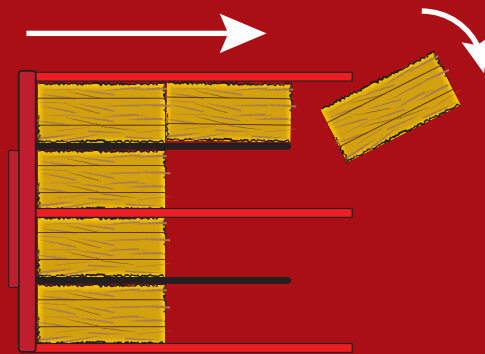

The Maxilator Accumagrapple is truly one of a kind in that it can gather the hay from the field, load it onto a trailer or a truck and unload and reload the hay with the same piece of equipment. Our ten bale groups of hay make stacking the hay safe and secure locking them together on the trailer or in the barn. Bale size can vary from 36" to 42" with the preferred size being 39" this allows for a variance in your bale size.

The Accumagrapple simply converts to a grapple for off loading and stacking of the hay in less than 2 minutes by removing the lock pins from the center bar and dividers and either the left or right packing arm. The grapple can be used right handed or left handed depending on which side of the trailer you unload from.

Tractor or Skid Loader Requirements

There are infinite combination of tractors and front end loaders. It is important that you quality your tractor or skid loader by consulting its operator information supplied by its manufacture to be sure it is an appropriate match for an Accumagrapple. Keep in mind you will be lifting the machine, the weight of the bales and where this will be done. Always be aware of your surroundings and move in the direction of travel at a safe speed remembering the increase length and swing radius created with the Accumagrapple tractor/skid loader combination.

The Maxilator Accumagrapple is covered by a limited 5 year warranty.
email: info@maxilator.com

Step 1 - Position Bales, row 1