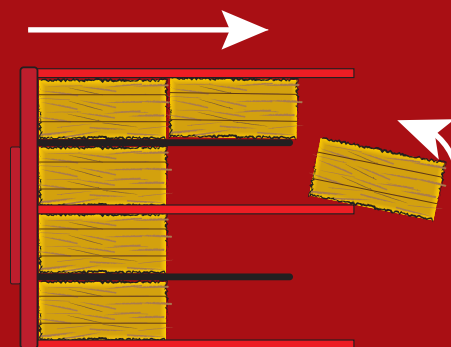

Step 2 - Position Bales, row 2