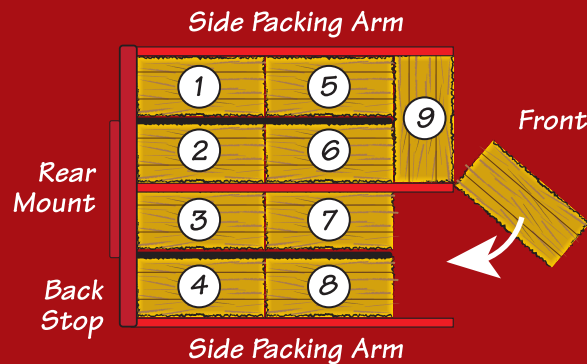

Step 3 - Position Bales, front row

Call: 866-429-2253

MAXILATOR™
• HAY HANDLING EQUIPMENT •

MAXILATOR is a Division of
TIE DOWN

800-241-1806 • (404-344-0000)

ISO 9001:2015 Certification

605 Stonehill Drive SW • Atlanta GA, 30336

www.maxilator.com • www.tiedown.com