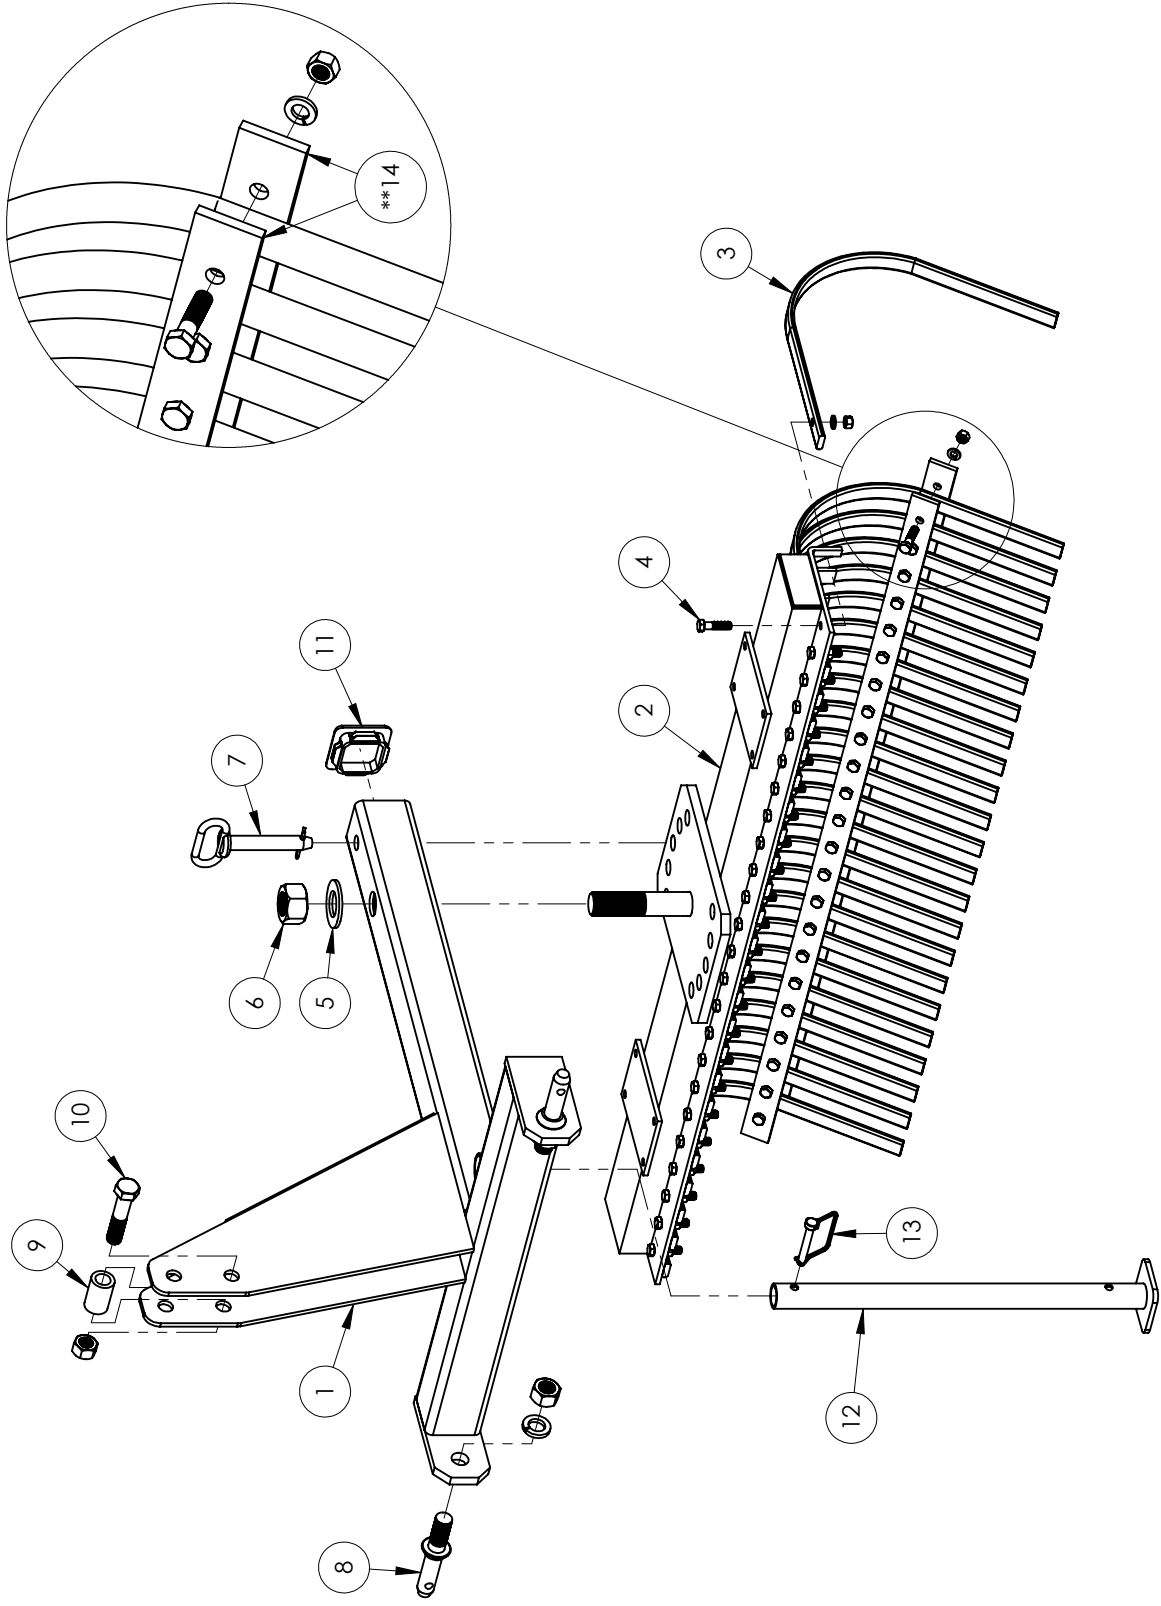

LANDSCAPE RAKE ASSEMBLY
MODELS: LRC-4 & LRC-5
LRU-6, LRU-7 & LRU-8

LANDSCAPE RAKE GAUGE WHEEL ASSEMBLY
MODEL: LRCU-GW

LANDSCAPE RAKE ASSEMBLY

MODELS: LRC-4, LRC-5, LRU-6, LRU-7 & LRU-8

ITEM	QTY	PART NO	DESCRIPTION
1	1	LRC-1045	3 Pt. Hitch Weldment for LRC-4 and LRC-5
	1	LRU-1678	3 Pt. Hitch Weldment for LRU-6, LRU-7 and LRU-8 (not shown)
2	1	LRC-1004	Rake Frame Weldment for LRC-4
	1	LRC-1005	Rake Frame Weldment for LRC-5 (not shown)
	1	LRU-1006	Rake Frame Weldment for LRU-6 (not shown)
	1	LRU-1007	Rake Frame Weldment for LRU-7 (not shown)
	1	LRU-1008	Rake Frame Weldment for LRU-8 (not shown)
3	*	LR101	Landscape Rake Tooth
4	*	LR103	3/8" x 1-1/2" NC Gr. 5 Cap Screw w/Nut & Lock Washer
5	1	LR104	1-1/4" Flat Washer
6	1	LR105	1-1/4" Nylock Nut
7	1	LRP-45	4 1/2" Pin w/Keeper LRC-4 and LRC-5
	1	LRP-55	5 1/2" Pin w/Keeper LRU-6, LRU-7 and LRU-8 (not shown)
8	2	P728	Draw Pin
9	1	LR202	Top Link Bushing
10	1	LR106	3/4" x 4" NC Gr. 5 Cap Screw w/Nylock Nut
11	1	CP-0035	3" x 3" Plastic Cap
	1	CP-0036	4" x 4" Plastic Cap
12	1	CP-PS20	20" Parking Stand
13	1	P7940	PTO Pin
			OPTIONAL LANDSCAPE RAKE STIFFENER
**14	1	LR124-4	Rake Stiffener for Model LRC-4
	1	LR124-5	Rake Stiffener for Model LRC-5 (not shown)
	1	LR124-6	Rake Stiffener for Model LRU-6 (not shown)
	1	LR124-7	Rake Stiffener for Model LRU-7 (not shown)
	1	LR124-8	Rake Stiffener for Model LRU-8 (not shown)