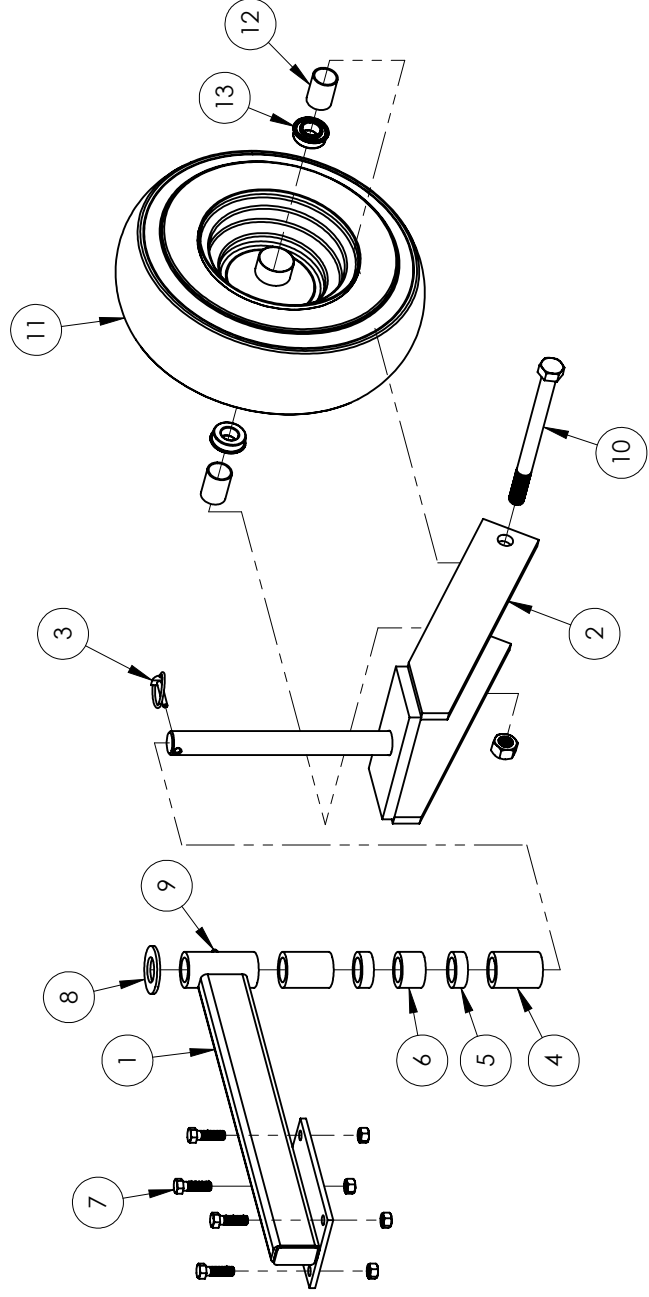

LANDSCAPE RAKE ASSEMBLY
MODELS: LRC-4 & LRC-5
LRU-6, LRU-7 & LRU-8

LANDSCAPE RAKE GAUGE WHEEL ASSEMBLY
MODEL: LRCU-GW

LANDSCAPE RAKE ASSEMBLY

MODELS: LRC-4, LRC-5, LRU-6, LRU-7 & LRU-8

ITEM	QTY	PART NO	DESCRIPTION
1	1	LRC-1045	3 Pt. Hitch Weldment for LRC-4 and LRC-5
	1	LRU-1678	3 Pt. Hitch Weldment for LRU-6, LRU-7 and LRU-8 (not shown)
2	1	LRC-1004	Rake Frame Weldment for LRC-4
	1	LRC-1005	Rake Frame Weldment for LRC-5 (not shown)
	1	LRU-1006	Rake Frame Weldment for LRU-6 (not shown)
	1	LRU-1007	Rake Frame Weldment for LRU-7 (not shown)
	1	LRU-1008	Rake Frame Weldment for LRU-8 (not shown)
3	*	LR101	Landscape Rake Tooth
4	*	LR103	3/8" x 1-1/2" NC Gr. 5 Cap Screw w/Nut & Lock Washer
5	1	LR104	1-1/4" Flat Washer
6	1	LR105	1-1/4" Nylock Nut
7	1	LRP-45	4 1/2" Pin w/Keeper LRC-4 and LRC-5
	1	LRP-55	5 1/2" Pin w/Keeper LRU-6, LRU-7 and LRU-8 (not shown)
8	2	P728	Draw Pin
9	1	LR202	Top Link Bushing
10	1	LR106	3/4" x 4" NC Gr. 5 Cap Screw w/Nylock Nut
11	1	CP-0035	3" x 3" Plastic Cap
	1	CP-0036	4" x 4" Plastic Cap
12	1	CP-PS20	20" Parking Stand
13	1	P7940	PTO Pin
			OPTIONAL LANDSCAPE RAKE STIFFENER
**14	1	LR124-4	Rake Stiffener for Model LRC-4
	1	LR124-5	Rake Stiffener for Model LRC-5 (not shown)
	1	LR124-6	Rake Stiffener for Model LRU-6 (not shown)
	1	LR124-7	Rake Stiffener for Model LRU-7 (not shown)
	1	LR124-8	Rake Stiffener for Model LRU-8 (not shown)