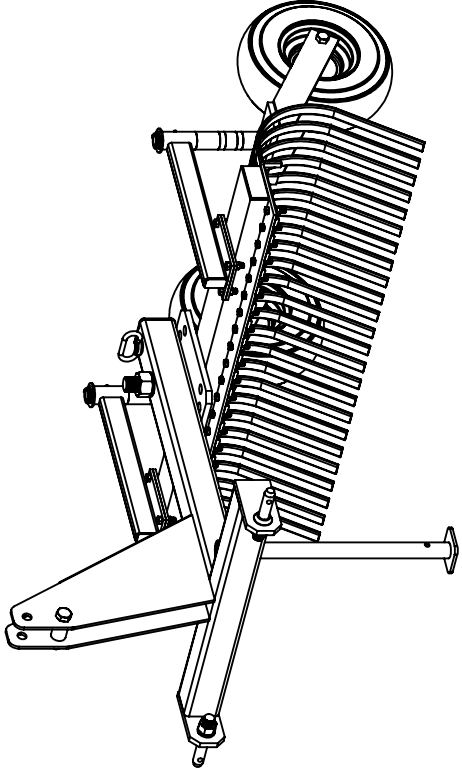

LANDSCAPE RAKE ASSEMBLY
MODELS: LRC-4 & LRC-5
LRU-6, LRU-7 & LRU-8

LANDSCAPE RAKE GAUGE WHEEL ASSEMBLY
MODEL: LRCU-GW

LANDSCAPE RAKE ASSEMBLY

MODELS: LRC-4, LRC-5, LRU-6, LRU-7 & LRU-8

ITEM	QTY	PART NO	DESCRIPTION
1	1	LRC-1045	3 Pt. Hitch Weldment for LRC-4 and LRC-5
	1	LRU-1678	3 Pt. Hitch Weldment for LRU-6, LRU-7 and LRU-8 (not shown)
2	1	LRC-1004	Rake Frame Weldment for LRC-4
	1	LRC-1005	Rake Frame Weldment for LRC-5 (not shown)
	1	LRU-1006	Rake Frame Weldment for LRU-6 (not shown)
	1	LRU-1007	Rake Frame Weldment for LRU-7 (not shown)
	1	LRU-1008	Rake Frame Weldment for LRU-8 (not shown)
3	*	LR101	Landscape Rake Tooth
4	*	LR103	3/8" x 1-1/2" NC Gr. 5 Cap Screw w/Nut & Lock Washer
5	1	LR104	1-1/4" Flat Washer
6	1	LR105	1-1/4" Nylock Nut
7	1	LRP-45	4 1/2" Pin w/Keeper LRC-4 and LRC-5
	1	LRP-55	5 1/2" Pin w/Keeper LRU-6, LRU-7 and LRU-8 (not shown)
8	2	P728	Draw Pin
9	1	LR202	Top Link Bushing
10	1	LR106	3/4" x 4" NC Gr. 5 Cap Screw w/Nylock Nut
11	1	CP-0035	3" x 3" Plastic Cap
	1	CP-0036	4" x 4" Plastic Cap
12	1	CP-PS20	20" Parking Stand
13	1	P7940	PTO Pin
			OPTIONAL LANDSCAPE RAKE STIFFENER
**14	1	LR124-4	Rake Stiffener for Model LRC-4
	1	LR124-5	Rake Stiffener for Model LRC-5 (not shown)
	1	LR124-6	Rake Stiffener for Model LRU-6 (not shown)
	1	LR124-7	Rake Stiffener for Model LRU-7 (not shown)
	1	LR124-8	Rake Stiffener for Model LRU-8 (not shown)