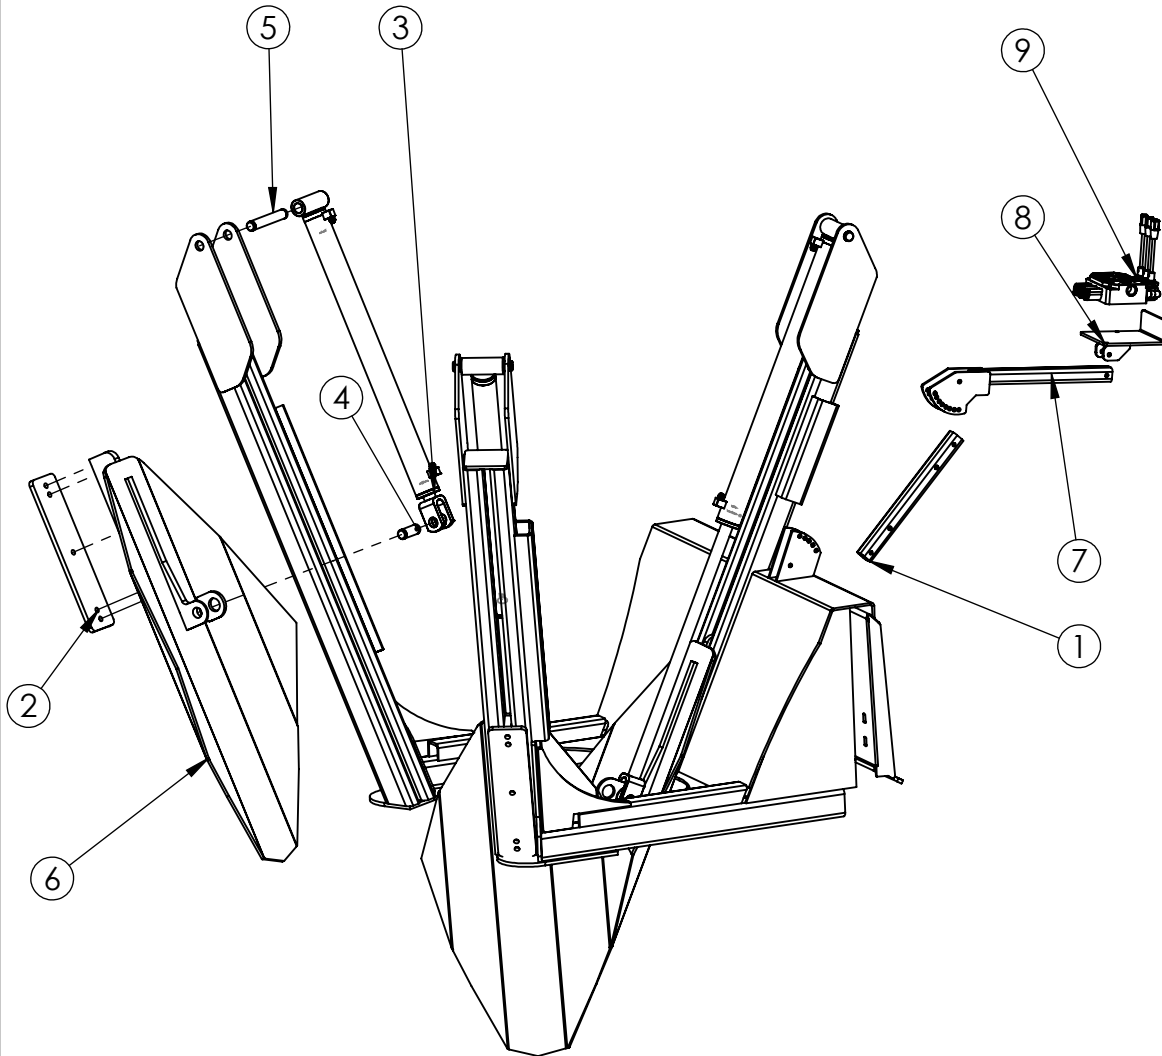

ST324 Spade

ITEM NO.	PART NUMBER	DESCRIPTION	QTY.
1	T2002	1in Bottom Tube	1
2	500-ST324-30	Skid Plate	3
3	T1003	T1003 Cylinder L=63.125	3
4	P2023	Snap Ring Pin (SM)	3
5	P2024	Snap Ring Pin (LG)	3
6	T2054	ST324 Blade Weldment	3
7	T2003	Control Arm	1
8	T2011	Valve Plate 3 Lever	1
9	H2091	3 Lever Valve	1