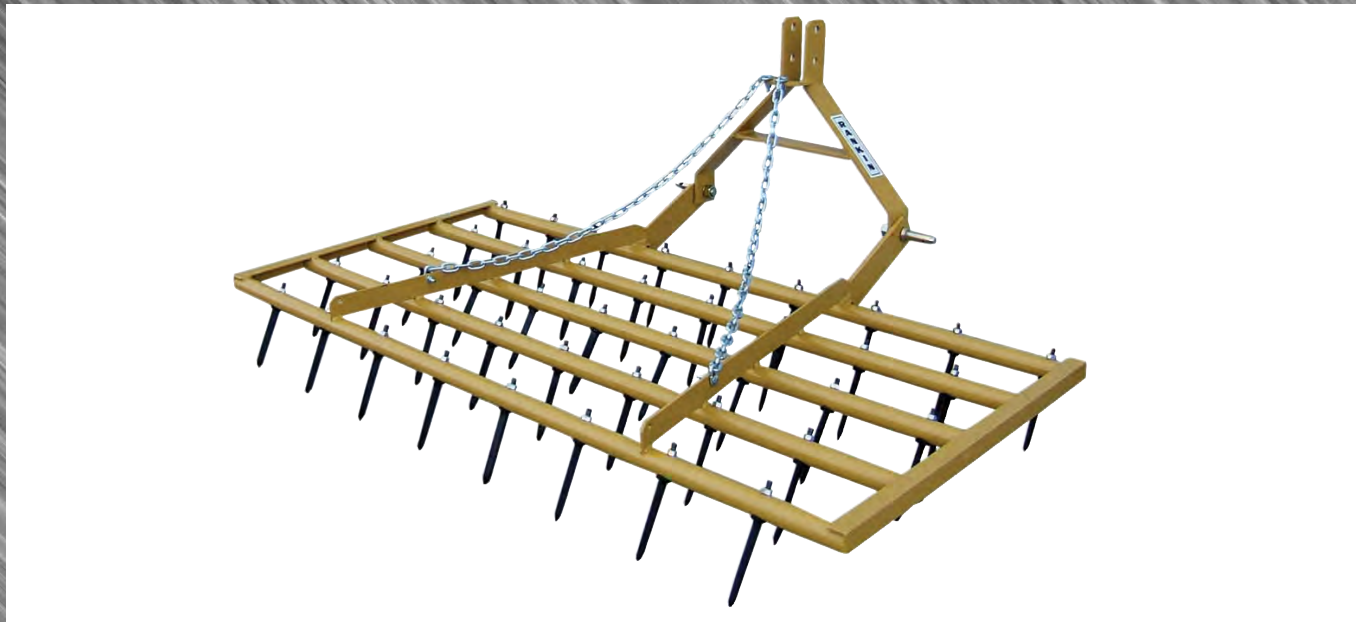

# SPIKE TOOTH HARROWS

## SH SERIES

### FEATURES:

- 3-point hitch mounted
- Flex-hitch for uneven terrain
- Five rows of spikes
- 5/8" x 7/8" x 8-1/2" replaceable diamond spikes

MODELS	WORKING WIDTH	NUMBER OF TEETH	TOOTH SIZE	QUICK HITCH	PIPE DIAMETER	WEIGHT
SH5	5'	33	5/8" x 7/8" x 8-1/2"	Cat. 1	1-5/8"	120
SH6	6'	41	5/8" x 7/8" x 8-1/2"	Cat. 1	1-5/8"	140
SH7	7'	49	5/8" x 7/8" x 8-1/2"	Cat. 1	1-5/8"	160