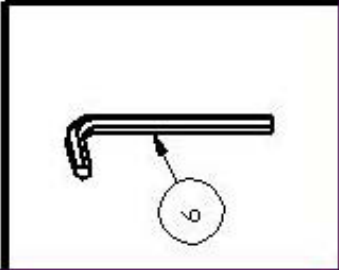

RANKIN

NORTHSTAR

TOOTH BARS

PARTS & ASSEMBLY

Models: TB-42, 48, 54, 60, 66, 72

RTB-TOOTH BAR ASSEMBLY

ITEM	QTY	PART NO	DESCRIPTION
1	1	RTB-2042	42" Tooth Bar Weldment w/ 2, RTB-054 & 3, RTB-055 (not shown)
	1	RTB-2048	48" Tooth Bar Weldment w/ 2, RTB-054 & 4, RTB-055
	1	RTB-2054	54" Tooth Bar Weldment w/ 3, RTB-054 & 4, RTB-055 (not shown)
	1	RTB-2060	60" Tooth Bar Weldment w/ 3, RTB-054 & 4, RTB-055 (not shown)
	1	RTB-2066	66" Tooth Bar Weldment w/ 4, RTB-054 & 4, RTB-055 (not shown)
	1	RTB-2072	72" Tooth Bar Weldment w/ 4, RTB-054 & 4, RTB-055 (not shown)
2	*	RTB-055	Point w/ Set Screw Hole
3	*	RTB-054	Point
4	**	RTB-056	1/2"-13 X 1 3/4" Cup Point Socket Set Screw
5	**	RTB-057	1/2"-13 Acorn/Cap Nut
6	1	RTB-058	1/4" Allen Wrench

* Refer to Descriptions of Item 1 for Quantities

** Quantities are identical to the Quantity of RTB-055 for each model

RTB-TOOTH BAR ASSEMBLY

**P.O. Box 168
Yakima, WA 98907-0168**

**Phone: 509.453.8271
Fax: 509.457.2456**