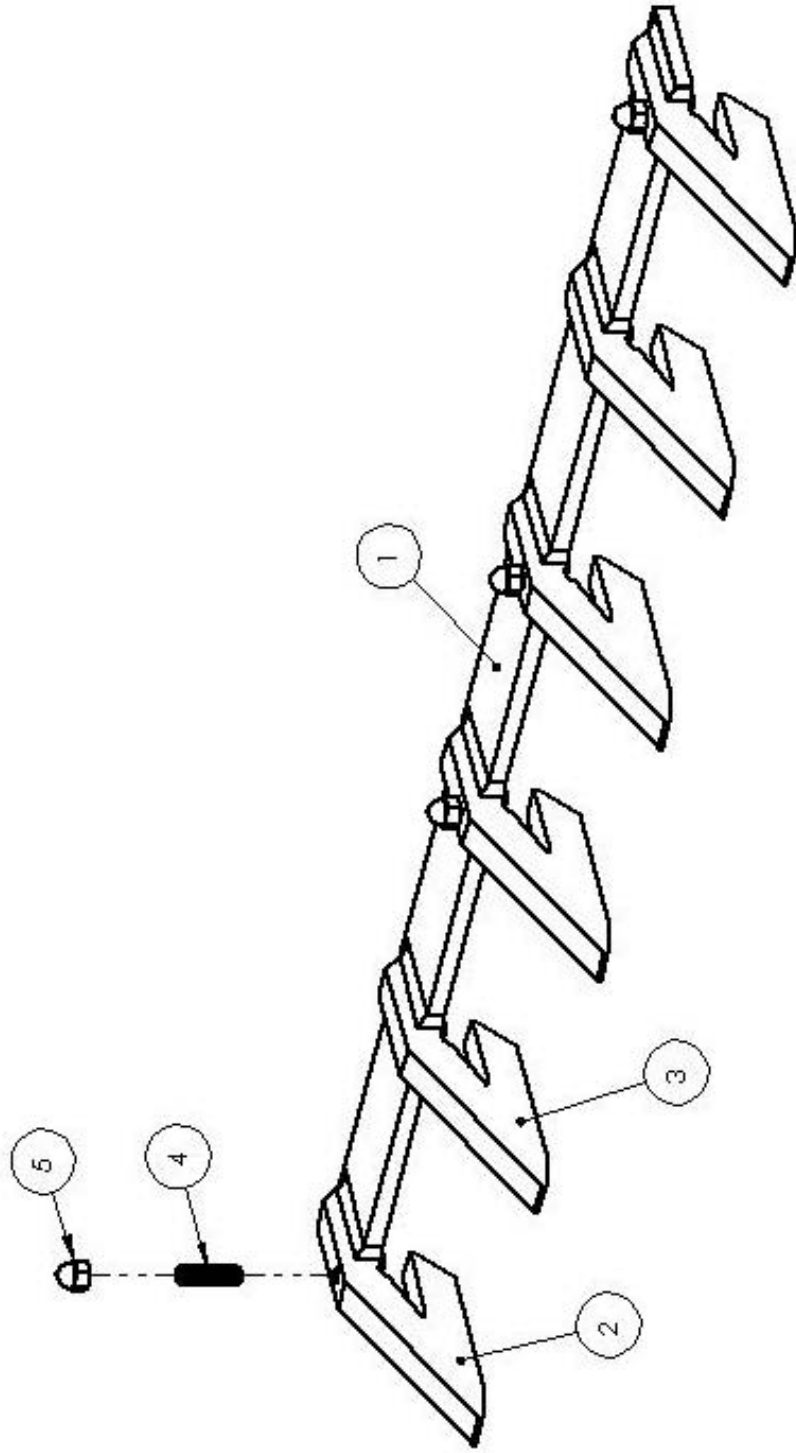

RANKIN

NORTHSTAR

TOOTH BARS

PARTS & ASSEMBLY

Models: TB-42, 48, 54, 60, 66, 72

RTB-TOOTH BAR ASSEMBLY

ITEM	QTY	PART NO	DESCRIPTION
1	1	RTB-2042	42" Tooth Bar Weldment w/ 2, RTB-054 & 3, RTB-055 (not shown)
	1	RTB-2048	48" Tooth Bar Weldment w/ 2, RTB-054 & 4, RTB-055
	1	RTB-2054	54" Tooth Bar Weldment w/ 3, RTB-054 & 4, RTB-055 (not shown)
	1	RTB-2060	60" Tooth Bar Weldment w/ 3, RTB-054 & 4, RTB-055 (not shown)
	1	RTB-2066	66" Tooth Bar Weldment w/ 4, RTB-054 & 4, RTB-055 (not shown)
	1	RTB-2072	72" Tooth Bar Weldment w/ 4, RTB-054 & 4, RTB-055 (not shown)
2	*	RTB-055	Point w/ Set Screw Hole
3	*	RTB-054	Point
4	**	RTB-056	1/2"-13 X 1 3/4" Cup Point Socket Set Screw
5	**	RTB-057	1/2"-13 Acorn/Cap Nut
6	1	RTB-058	1/4" Allen Wrench

* Refer to Descriptions of Item 1 for Quantities

** Quantities are identical to the Quantity of RTB-055 for each model

RTB-TOOTH BAR ASSEMBLY

**P.O. Box 168
Yakima, WA 98907-0168**

**Phone: 509.453.8271
Fax: 509.457.2456**